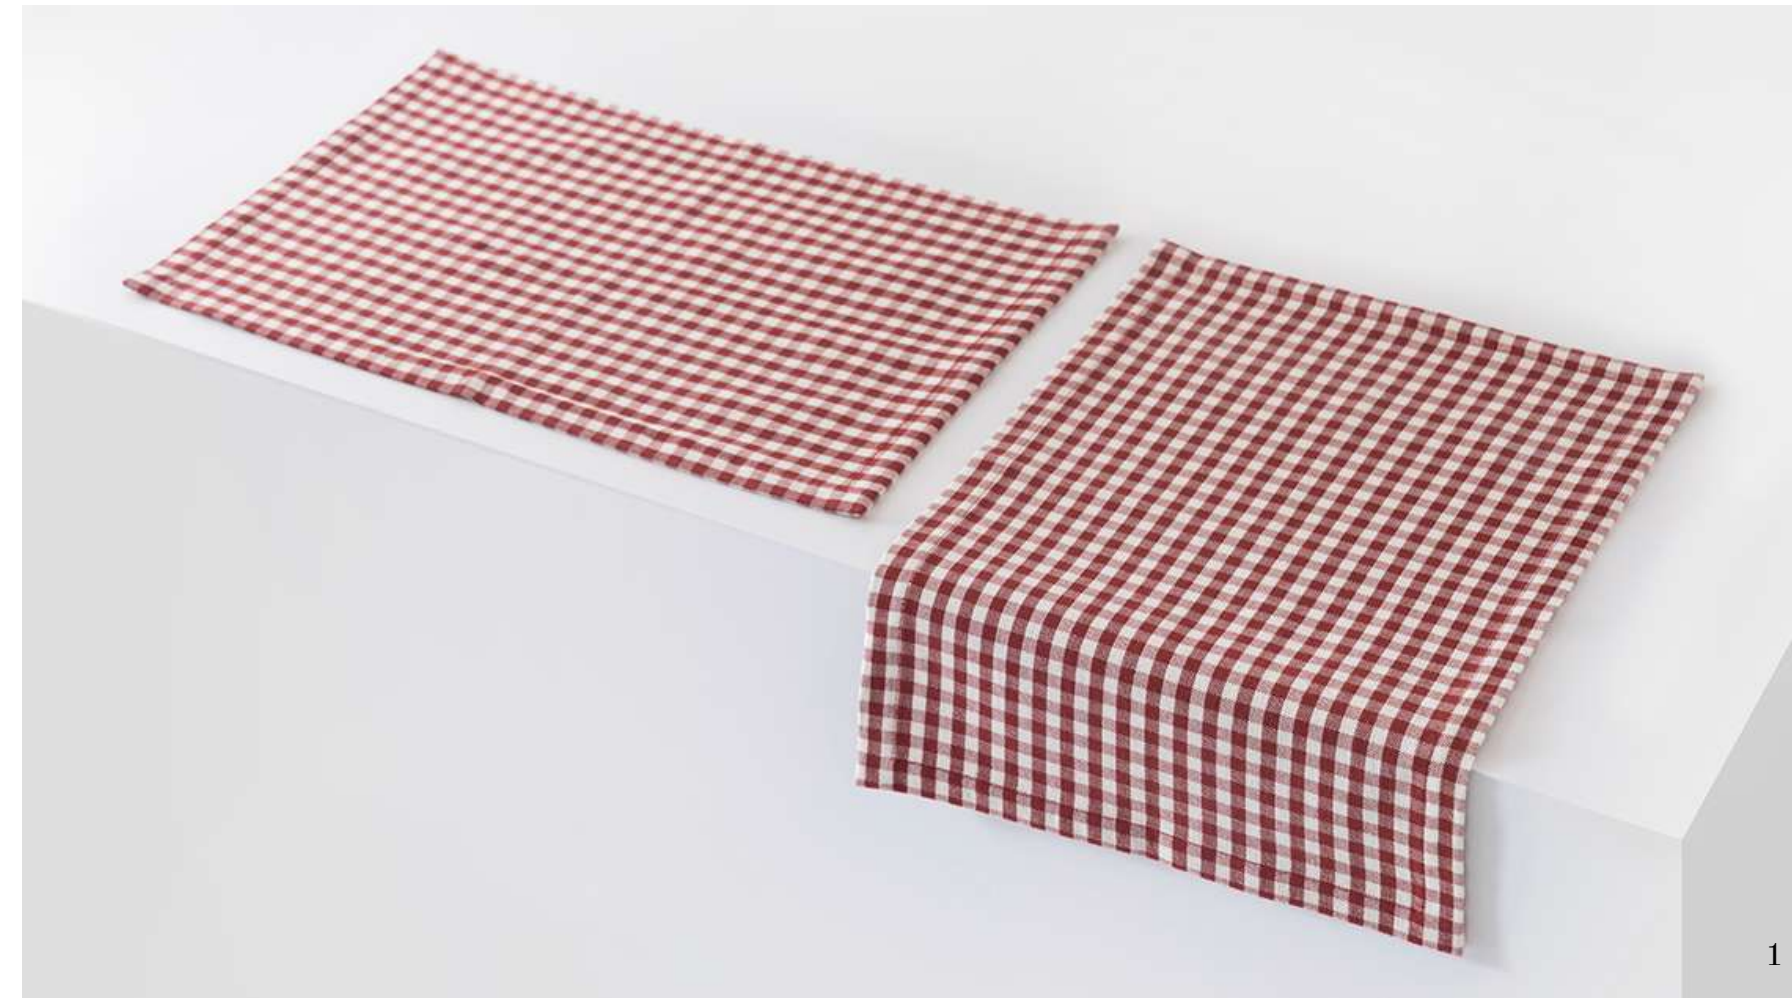

PICNIC PLACEMATS

PCN PM

DESCRIPCIÓN ~ DESCRIPTION

Manteles individuales con costura de inglete
Tejido en telar de pedales
Set de 2 manteles individuales

Mitered corner placemats
Foot pedal loom weave
Set of 2 placemats

USO ~ USE

Lavado y secado a máquina. (*Ver cuidados)
Machine wash and tumble dry. (*Read care)

COLORES ~ COLORS

1) Burnt Henna / Ivory - PCN PM (BHWW)
2) Sage / Ivory - GCA PM (SGWW)

MEDIDA ~ SIZE

50cm x 35cm ~ 20in x 14in

MATERIAL ~ MATERIAL

100% Algodón peinado ~ 100% Brushed Cotton

ADECUADO PARA HOTELERÍA/RESTAURANTES
SUITABLE FOR HOTELS/RESTAURANTS