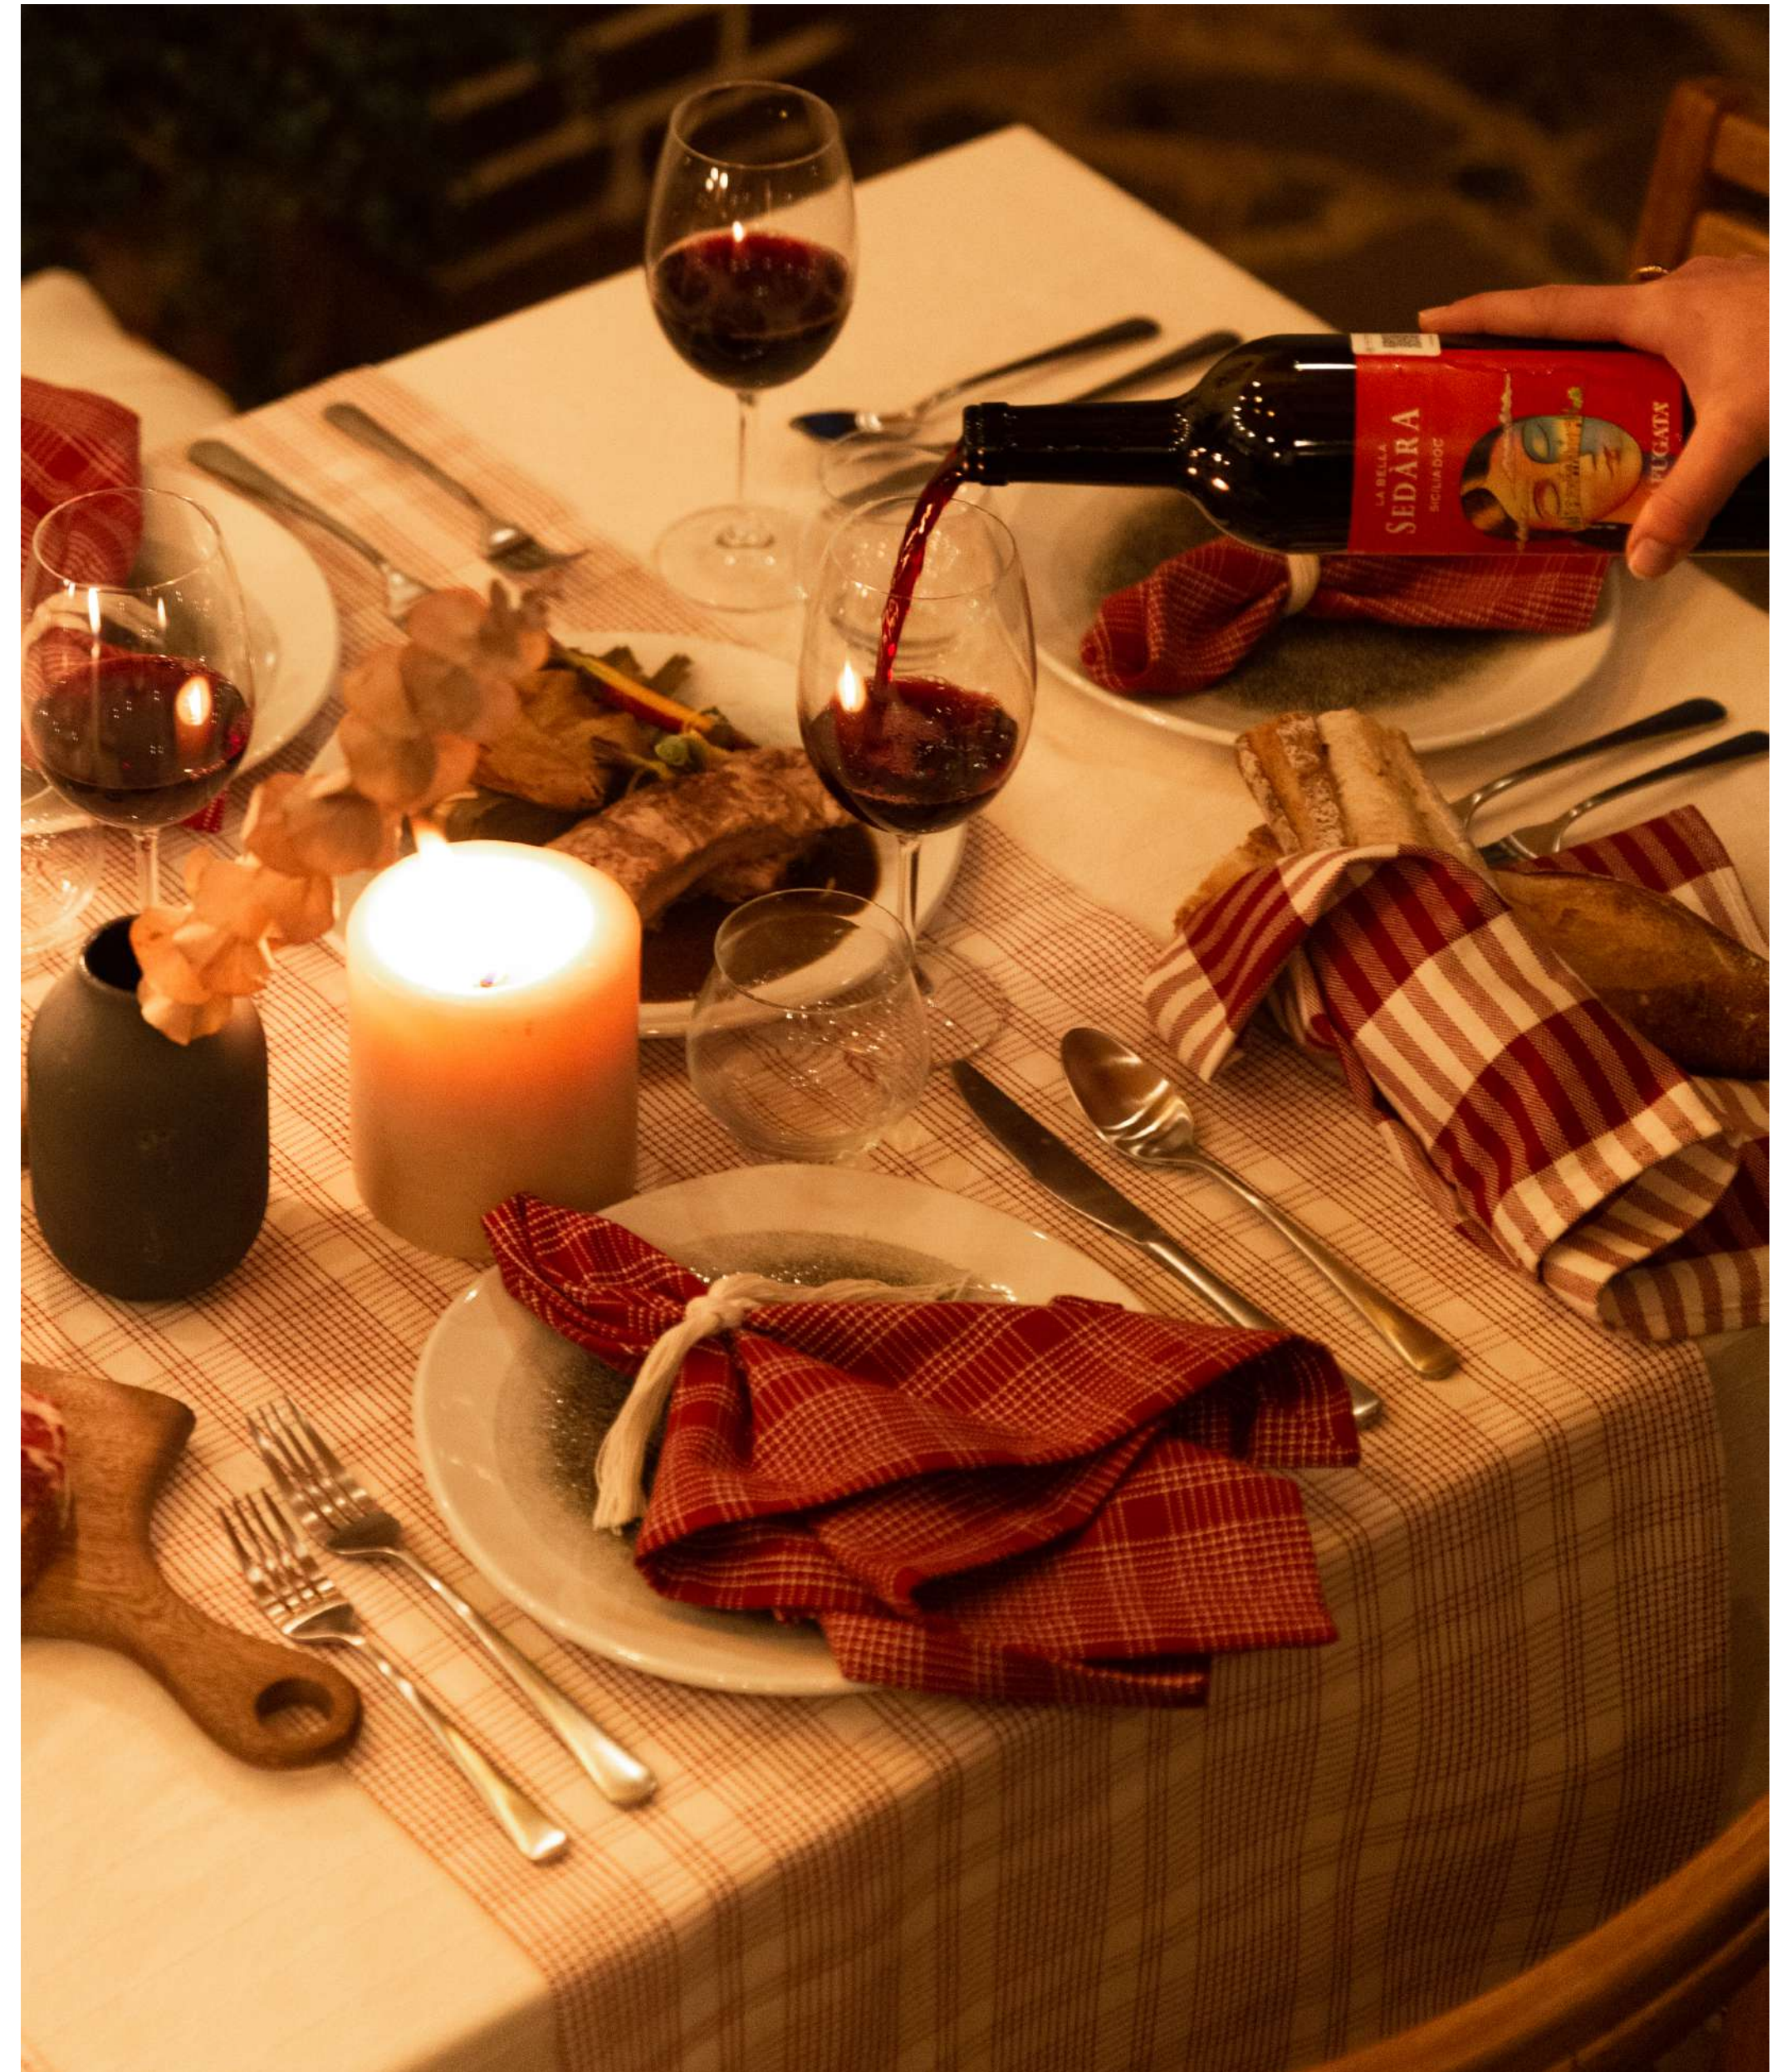

MEDIDA ~ SIZE

50cm x 50cm ~ 20in x 20in (FM)

MATERIAL ~ MATERIAL

100% Algodón peinado ~ 100% Brushed Cotton

ADECUADO PARA HOTELERÍA/RESTAURANTES
SUITABLE FOR HOTELS/RESTAURANTS

SERVILLETAS ~ NAPKINS

GCA NK (WWBH)(FM)